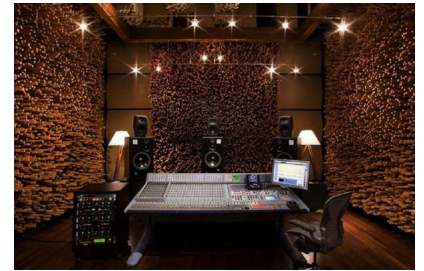

DIFFUSORS PRO 3D SCHROEDERA WOOD PANEL

~~€ 399.00~~ **€ 359.00**

Control of low frequencies in audio rooms is always essential. Absorption of this energy is successful when the adequate solution is found. europeacoustics.com tried to come up with **Wood Diffuser Schroedera Panel** with a good technical performance, whose size does not hinder its application, and that is a solution to most types of rooms. This product is recommended for music audition rooms or music rehearsal rooms whose volumetric 3dimensions range, obviously by using the number of products in proportion to the space.

Category: [Wood diffusors panels](#)

GALLERY IMAGES

PRODUCT DESCRIPTION

- quality solid wood structure
- professional design proven in acoustic room
- dimensions 600mm/600mm/100mm
- weight 18kg
- use environmentally friendly materials eco
- ease to install on wall fixing included
- diffusion range 1280 Hz - 6600 Hz