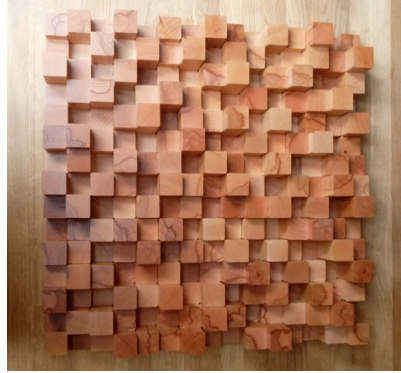

DIFFUSORS PRO 3D SCHROEDERA WOOD PANEL

~~€ 399.00~~ **€ 359.00**

Control of low frequencies in audio rooms is always essential. Absorption of this energy is successful when the adequate solution is found. europeacoustics.com tried to come up with **Wood Diffuser Schroedera Panel** with a good technical performance, whose size does not hinder its application, and that is a solution to most types of rooms. This product is recommended for music audition rooms or music rehearsal rooms whose volumetric 3dimensions range, obviously by using the number of products in proportion to the space.

Category: [Wood diffusors panels](#)

GALLERY IMAGES

PRODUCT DESCRIPTION

- quality solid wood structure
- professional design proven in acoustic room
- dimensions 600mm/600mm/100mm
- weight 18kg
- use environmentally friendly materials eco
- ease to install on wall fixing included
- diffusion range 1280 Hz - 6600 Hz