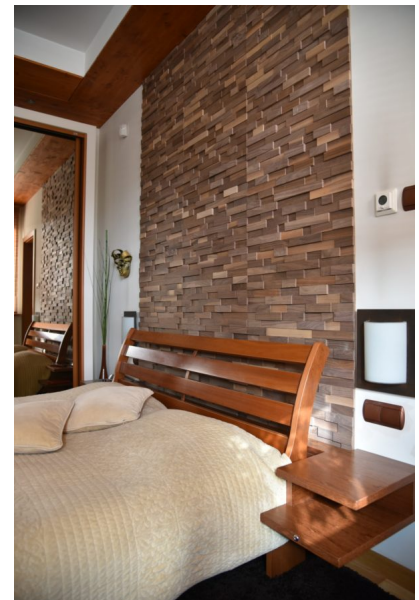

WOODBRIK WALL DECORATION PANELS

€ 35.00

Category: [Wall wood decoration panels](#)

GALLERY IMAGES

PRODUCT DESCRIPTION

- Solid wood structure
- Professional design
- Dimension: 600X140X16 mm
- The panel with the application of natural building blocks of oak with a smooth texture.
- Effect natural 3D
- Each of the bars with a width of 35mm and thickness of 5-16mm
- Colour natural wood oil
- Environmentally friendly materials **ECO FRIENDLY**
- Ease to install panels on the walls
- Installation montage recommend PATTEX Total Fix Extreme strong double tape