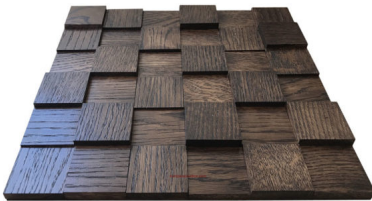

## 2D CUBE WOOD PANEL

€ 35.00

**Wood 2D CUBE Panel** solution to most types of rooms. This product is recommended for WALL DECORATION rooms 3d dimensions range, obviously by using the number of products.

---

**Category:** [Wall wood decoration panels](#)

## PRODUCT DESCRIPTION

- Solid wood structure
- Professional design
- Dimension 300X300X15mm
- Weight 0,8kg / panel
- Environmentally friendly materials **ECO FRIENDLY**
- Ease to install panels on the walls ( strong double tape included )