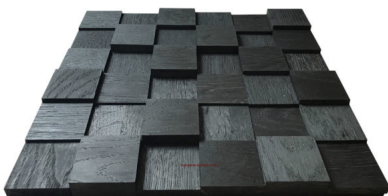

2D CUBE BLACK WOOD PANEL

€ 39.00

Wood 2D CUBE Panel solution to most types of rooms. This product is recommended for WALL DECORATION rooms 3d dimensions range, obviously by using the number of products.

Category: [Wall wood decoration panels](#)

GALLERY IMAGES

PRODUCT DESCRIPTION

- Solid wood structure
- Professional design
- Dimension 300X300X15mm
- Weight 0,8kg / panel
- Environmentally friendly materials **ECO FRIENDLY**
- Ease to install panels on the walls (strong double tape)